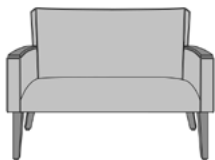

PR2A1
48.5W 27D 36H
26AH