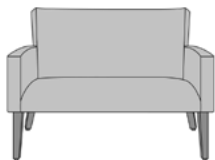

PR2B0
48.5W 27D 36H
26AH